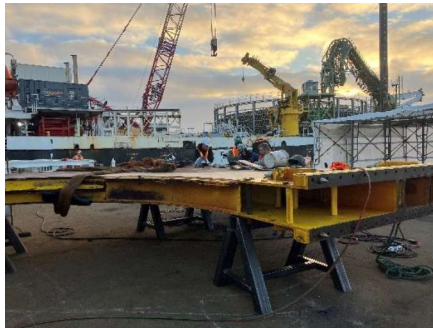

CONTACT INFORMATION

Dan Ellsworth: Phone: (401) 408-9661 • Email: danellsworth@ostservices.com • www.ostservices.com

COMPANY OVERVIEW

OST Services is located next door to the Port of Providence (ProvPort) – New England’s second largest deep water port and strategically located to serve the Northeast Offshore Wind Industry. OST has been in operation in Rhode Island since 1994. The company provides quality engineering services to marine vessel operations and the region’s major off shore wind projects. The company’s key capabilities include ABS Certified Welders, CWI and Nondestructive Testing (RT, UT, PAUT, PT, MT & VT). Additional services include UAV (drone) inspections, Positive Material Identification and Remote Visual Inspection.

CURRENT CLIENT LIST

- Boskalis
- DEME Offshore US
- Forte Maritime
- John S. Connor – Global Logistics
- Miah Trenchers
- Prysmian
- Riggs-Distler
- Sea World Management (Principality of Monaco)
- Waterson Terminal Services

DIFFERENTIATORS

- Located next door to Port of Providence
- ABS Certified Welders
- Nondestructive Testing Services
- CWI on staff
- Engineering Services
- Marine Vessel Retro-Fit and Repair
- ASME “S” and “U” Designations
- UAV (Drone) Inspections
- Positive Material Identification

COMPANY DATA & CODES

- OST has been in operation in RI since 1994
- Subsidiary of LISEGA, Inc.
- DUNS: 878941079
- Federal Employer ID: 47-2643867
- Cage Code: 396Q0
- NAICS Codes: 541330, 541380, 541340, 811310, 238190
- SIC Codes: 8734, 8711, 1799, 8734, 7692

ADVANTAGES TO CONSIDER

- Close working relationship with Waterson Terminal Services (ProvPort) Management & Staff
- Broad range of Engineering Services
- Marine Vessel Repairs & Modification
- Fabricated products & installation – IE. Vessel decks, platforms, ladders, rails, steel plate (mill-certs), pipe and bar.